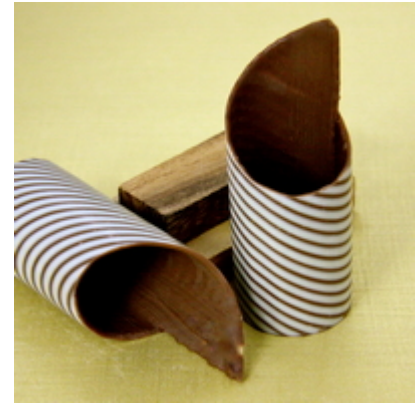

Diameter: 2 cm, Height: 6 cm,
Approximate Weight: 11 g
40 pc per box.
Shelf Life: 90 days.

DC 26

Chocolate Coffee Cup

Available in dark, milk, white or color of your choice.

Diameter: 7 cm, Height: 4 cm,
Approximate Weight: 22 g
9 pc per box.
Shelf Life: 90 days.

DC 28

Chocolate Tower

Available in dark, milk, white or color of your choice.

Diameter: 4 cm, Height: 10 cm,

Approximate Weight: 30 g

10 pc per box.

Shelf Life: 90 days.

DC 31

Chocolate Tube Tower

Available in dark, milk, white or color of your choice.

Diameter: 2 cm, Height: 2 cm,

Approximate Weight: 3.5 g

80 pc per box.

Shelf Life: 90 days.

DC 62

Chocolate Round Box Mosaic

Available in dark, milk, white or color of your choice.

Available with transfer pattern of your choice

Diameter: 4 cm, Height: 2 cm,

Approximate Weight: 8.5 g

32 pc per box.

Shelf Life: 90 days.

DC 63

Chocolate Tear Drop