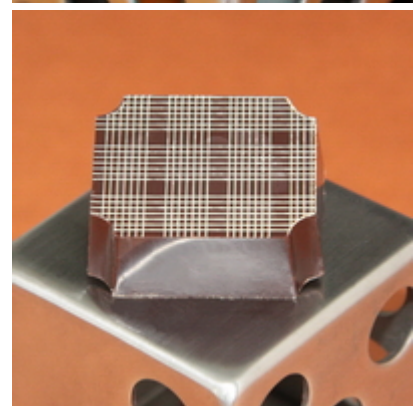

Quilt

Available in white, black, yellow, sunset yellow, blue, violet, red, orange, green, brown, pink and specific color of your choice.

Size: 25.6 x 12.5 cm.

50 sheets per box.

Shelf Life: 1 year.

TPM 8