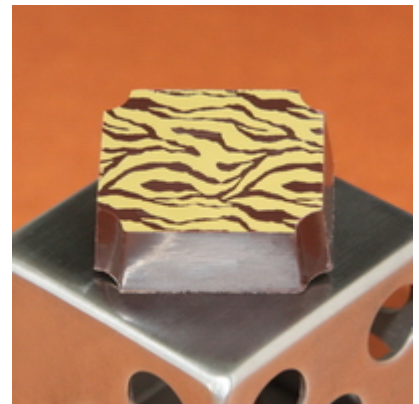

Choco' Transfer Patterns Collection for Magnetic Mould

Our magnetic transfer patterns have been especially designed to match any praline magnetic molds. Those patterns from are smaller than regular large transfer sheet to ensure a nice clear cut look.

TPM 2

Marble

Available in white, black, yellow, sunset yellow, blue, violet, red, orange, green, brown, pink and specific color of your choice.

Size: 25.6 x 12.5 cm.

50 sheets per box.

Shelf Life: 1 year.

TPM 3