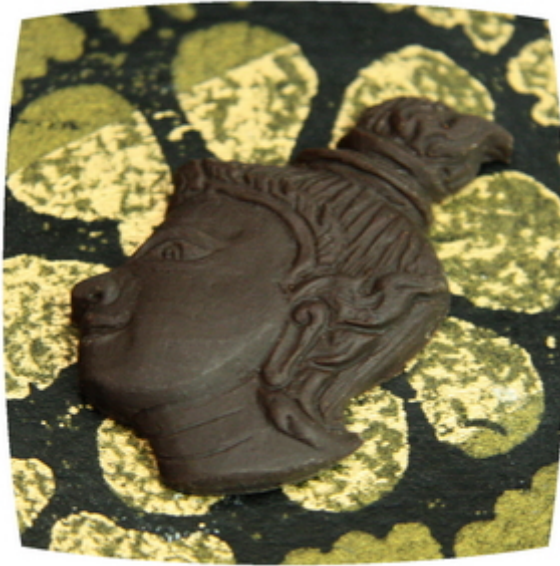

Pharam Dark, Milk or White Chocolate

TC 8d,m,w

Size: 3 cm x 4 cm x 3 mm thickness

Approximate Weight: 3 g

245 pc per Box

Pharam Dark, Milk or White Chocolate

with Chopped Almond, Macadamia or Pistachio Nuts

TC 22 ad, am, aw

TC 22 md, mm, mw

TC 22 pd, pm, pw

Size: 3 cm x 4 cm x 3 mm thickness

Approximate Weight: 3 g

245 pc per Box