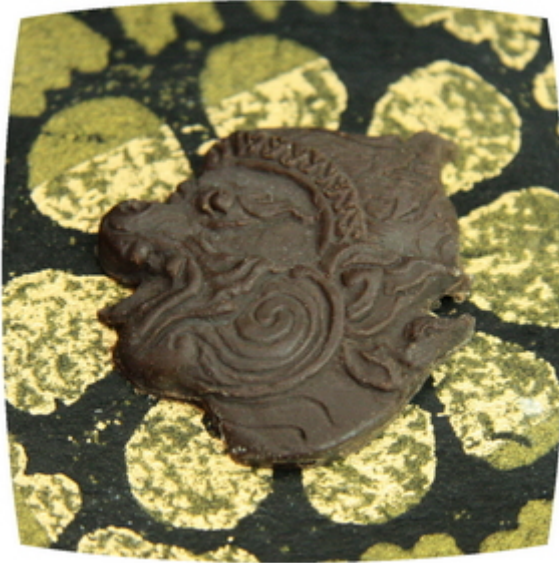

Choco' Thai Pralines Collection

Hanuman Dark, Milk or White Chocolate
TC 6d,m,w

Size: 3 cm x 3 cm x 3 mm thickness
Approximate Weight: 2 g
245 pc per Box

Hanuman Dark, Milk or White Chocolate
with Chopped Almond, Macadamia or Pistachio Nuts