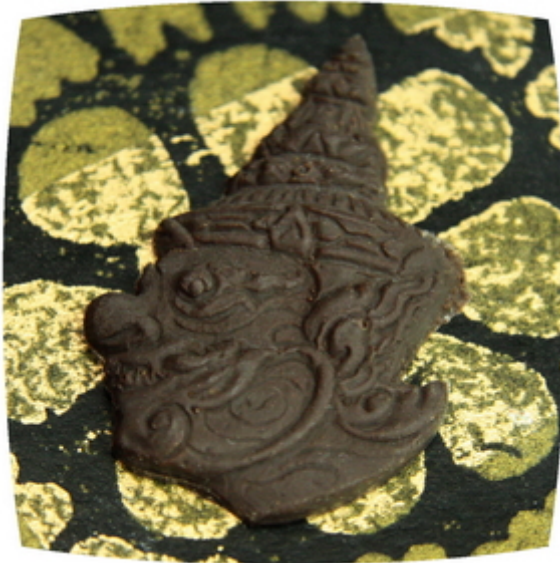

Tosagan Dark, Milk or White Chocolate

TC 7d,m,w

Size: 3 cm x 4.5 cm x 3 mm thickness

Approximate Weight: 2.5 g

245 pc per Box

Tosagan Dark, Milk or White Chocolate

with Chopped Almond, Macadamia or Pistachio Nuts

TC 21 ad, am, aw

TC 21 md, mm, mw

TC 21 pd, pm, pw

Size: 3 cm x 4.5 cm x 3 mm thickness

Approximate Weight: 2.5 g

245 pc per Box