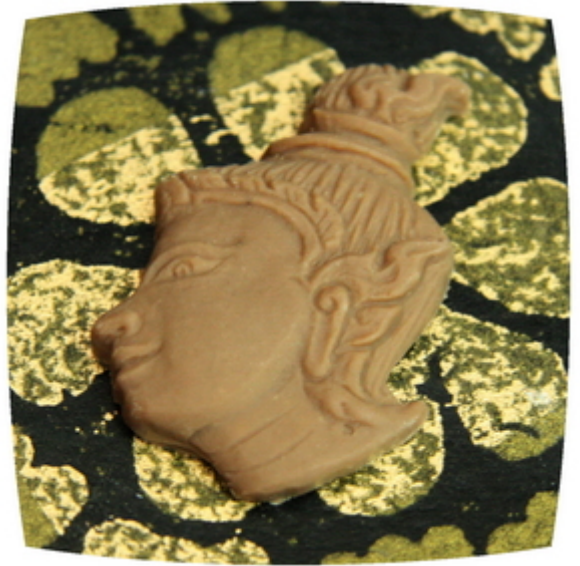

Pharam Dark, Milk or White Chocolate

TC 8d,m,w

Size: 3 cm x 4 cm x 3 mm thickness

Approximate Weight: 3 g

245 pc per Box

Pharam Dark, Milk or White Chocolate

with Chopped Almond, Macadamia or Pistachio Nuts

TC 22 ad, am, aw

TC 22 md, mm, mw

TC 22 pd, pm, pw

Size: 3 cm x 4 cm x 3 mm thickness

Approximate Weight: 3 g

245 pc per Box