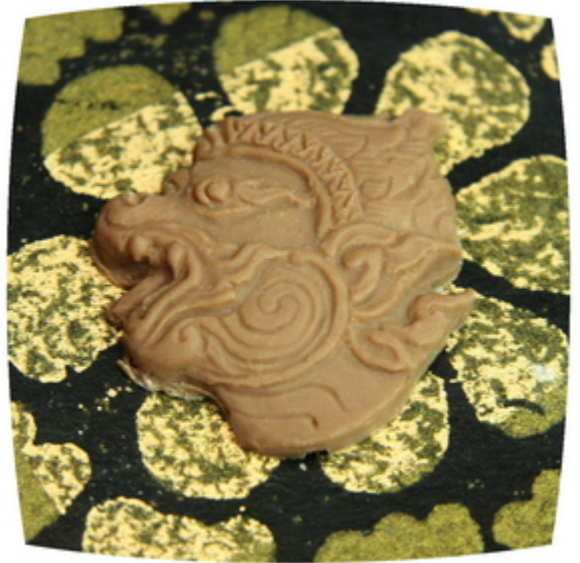

Choco' Thai Pralines Collection

Hanuman Dark, Milk or White Chocolate
TC 6d,m,w

Size: 3 cm x 3 cm x 3 mm thickness
Approximate Weight: 2 g
245 pc per Box

Hanuman Dark, Milk or White Chocolate
with Chopped Almond, Macadamia or Pistachio Nuts