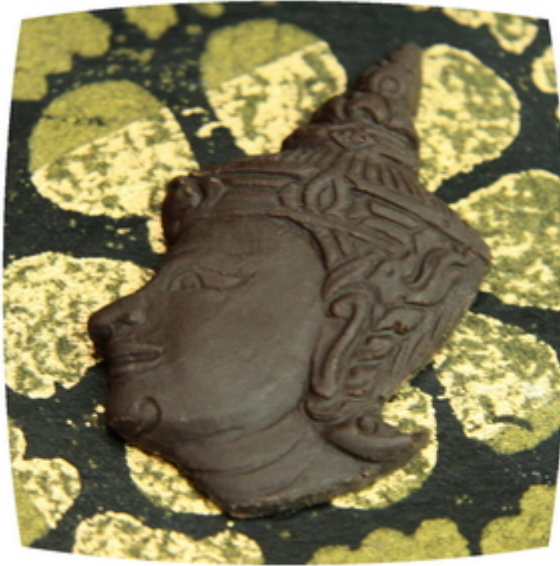

with Chopped Almond, Macadamia or Pistachio Nuts

TC 22 ad, am, aw

TC 22 md, mm, mw

TC 22 pd, pm, pw

Size: 3 cm x 4 cm x 3 mm thickness

Approximate Weight: 3 g

245 pc per Box

Pharak Dark, Milk or White Chocolate