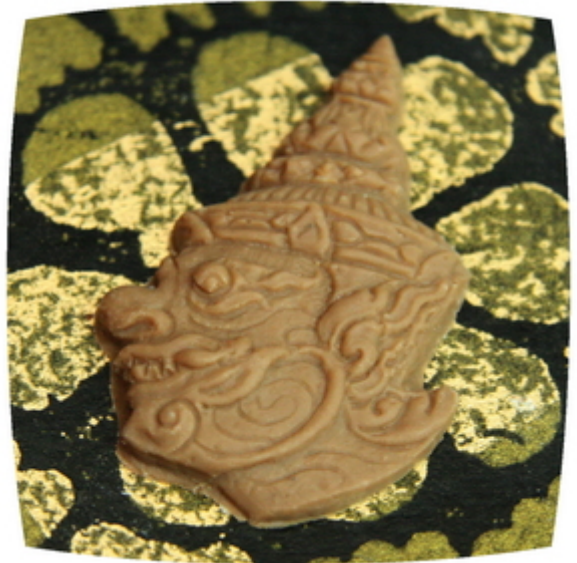

Tosagan Dark, Milk or White Chocolate

TC 7d,m,w

Size: 3 cm x 4.5 cm x 3 mm thickness

Approximate Weight: 2.5 g

245 pc per Box

Tosagan Dark, Milk or White Chocolate

with Chopped Almond, Macadamia or Pistachio Nuts

TC 21 ad, am, aw

TC 21 md, mm, mw

TC 21 pd, pm, pw

Size: 3 cm x 4.5 cm x 3 mm thickness

Approximate Weight: 2.5 g

245 pc per Box