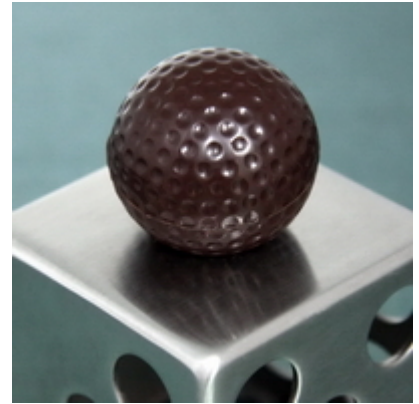

Golf Collection

**Chocolate Golf Bag
with Set of 3 Golf Clubs**
Width: 5.5 cm.
Height: 15 cm.
Approximate Weight: 130 g.
Shelf Life: 90 days.

GF 1

Chocolate Golf Ball
Available in dark, milk, white
or color of your choice.
Size: 3 cm diameter.
Approximately 6 g per pc.
Shelf Life: 90 days.

GF 2

Dark Chocolate Golf Ball

with rice crispy praline filling.

Size: 3 cm diameter.

Approximately 16 g per pc.

Shelf Life: 45 days.

GF 3

Milk Chocolate Golf Ball

with rice crispy praline filling.

Size: 3 cm diameter.

Approximately 16 g per pc.

Shelf Life: 45 days.

GF 4

White Chocolate Golf Ball

with rice crispy praline filling.

Size: 3 cm diameter.