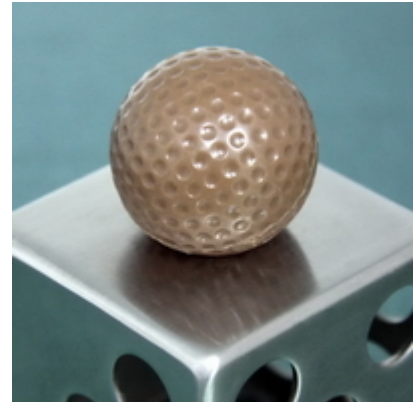

Golf Collection

**Chocolate Golf Bag
with Set of 3 Golf Clubs**
Width: 5.5 cm.
Height: 15 cm.
Approximate Weight: 130 g.
Shelf Life: 90 days.

GF 1

Chocolate Golf Ball
Available in dark, milk, white
or color of your choice.
Size: 3 cm diameter.
Approximately 6 g per pc.
Shelf Life: 90 days.

GF 2

Dark Chocolate Golf Ball

with rice crispy praline filling.

Size: 3 cm diameter.

Approximately 16 g per pc.

Shelf Life: 45 days.

GF 3

Milk Chocolate Golf Ball

with rice crispy praline filling.

Size: 3 cm diameter.

Approximately 16 g per pc.

Shelf Life: 45 days.

GF 4

White Chocolate Golf Ball

with rice crispy praline filling.

Size: 3 cm diameter.