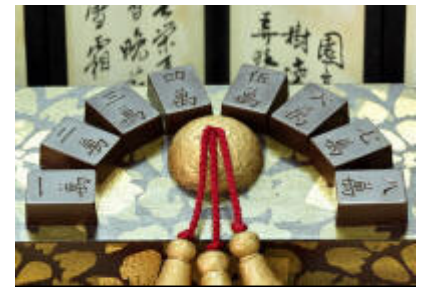

Dark Crunchy Chinese Trump Cards Praline

A hazelnut and almond praline with crispy flakes
in a dark chocolate covering.

(non-alcoholic)

Size: 2.9 cm x 2.2 cm x 1.2 cm

Approximate Weight: 8 g per pc or 128 g per set

Approximately 125 pc per Kilo

Minimum Order 1 kg.

CNY 14d