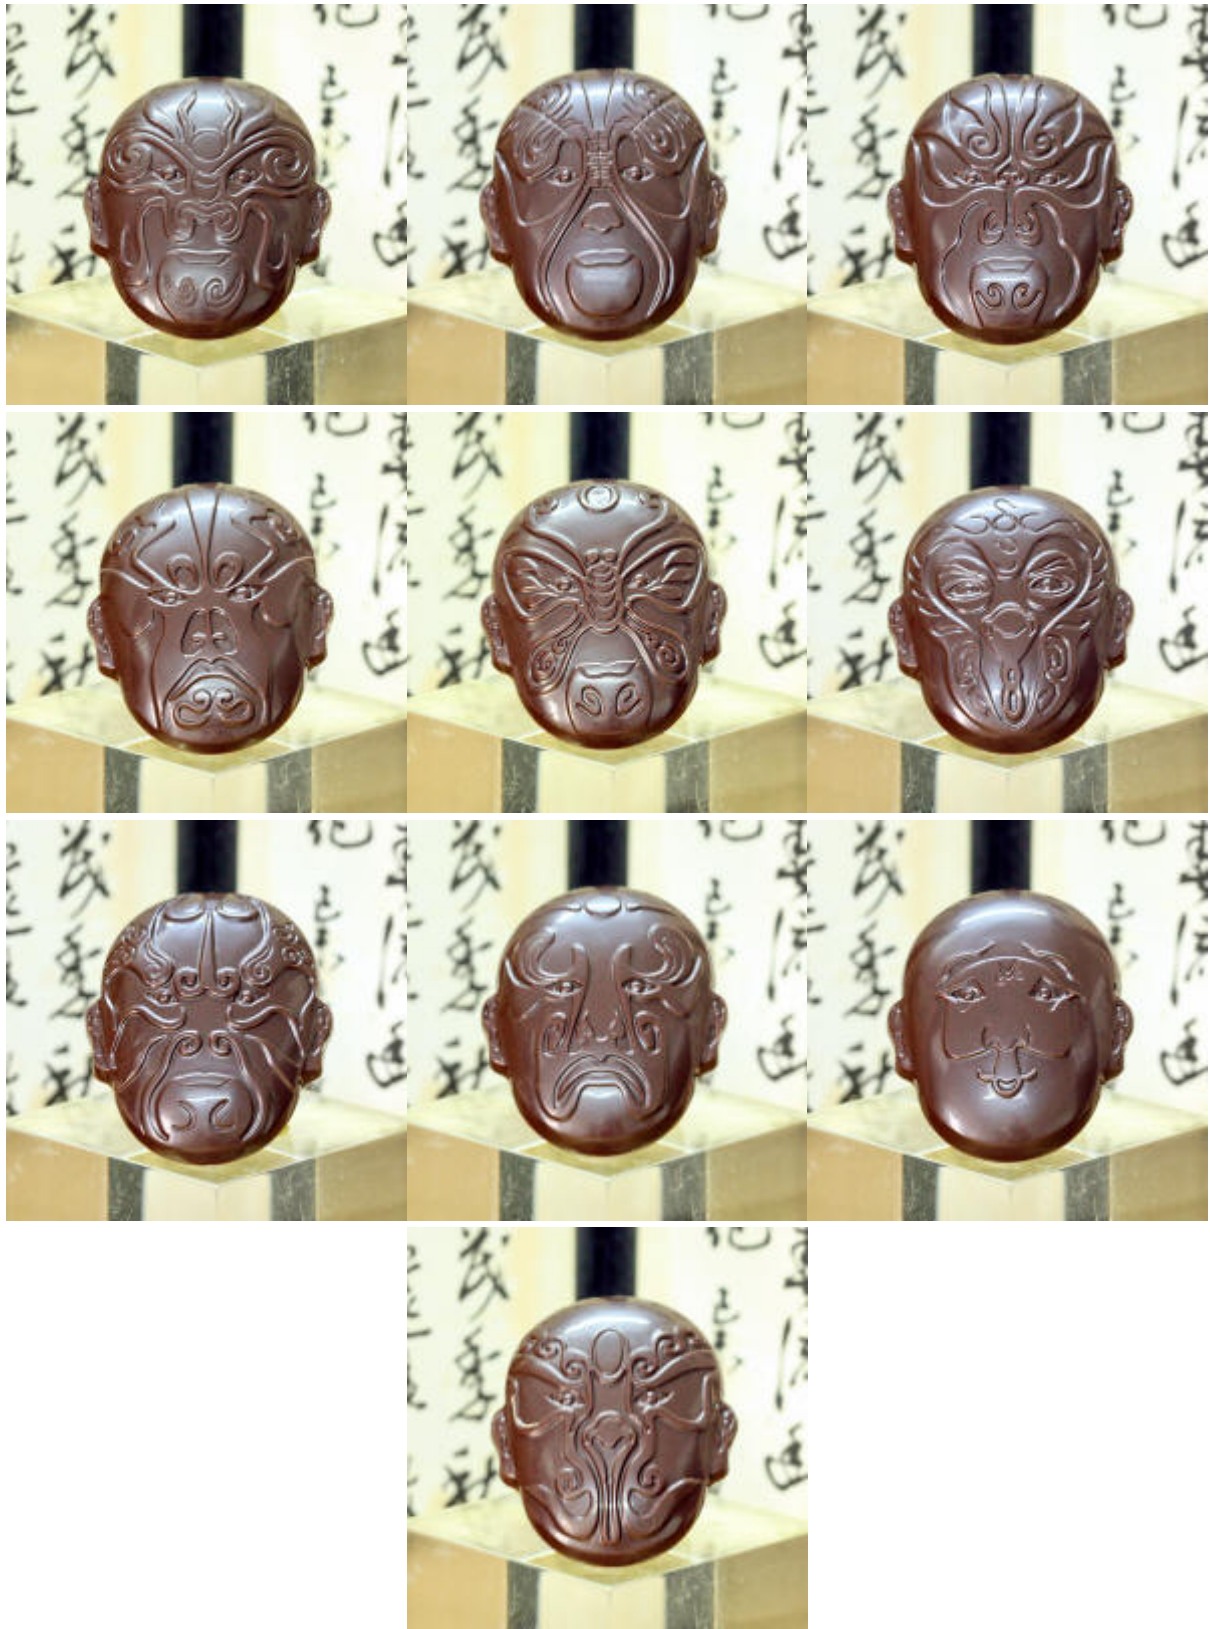

(non-alcoholic)

Diameter: 2.4 cm, Thickness: 0.9 cm

Approximate Weight: 4 g per pc or 56 g per set

Approximately 250 pc per Kilo

Minimum Order 1 kg.

CNY 15r

CNY 16d

Set of 10 Dark Crispy Chinese Opera Mask