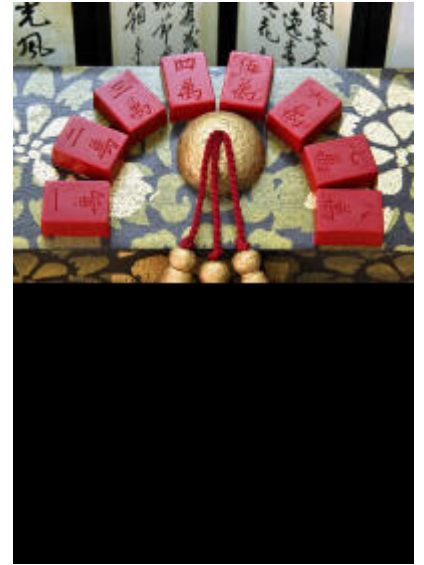

Set of 16

Red Crunchy Chinese Trump Cards Praline

A hazelnut and almond praline with crispy flakes
in a red chocolate covering.

(non-alcoholic)

Size: 2.9 cm x 2.2 cm x 1.2 cm

Approximate Weight: 8 g per pc or 128 g per set

Approximately 125 pc per Kilo

Minimum Order 1 kg.

CNY 14r