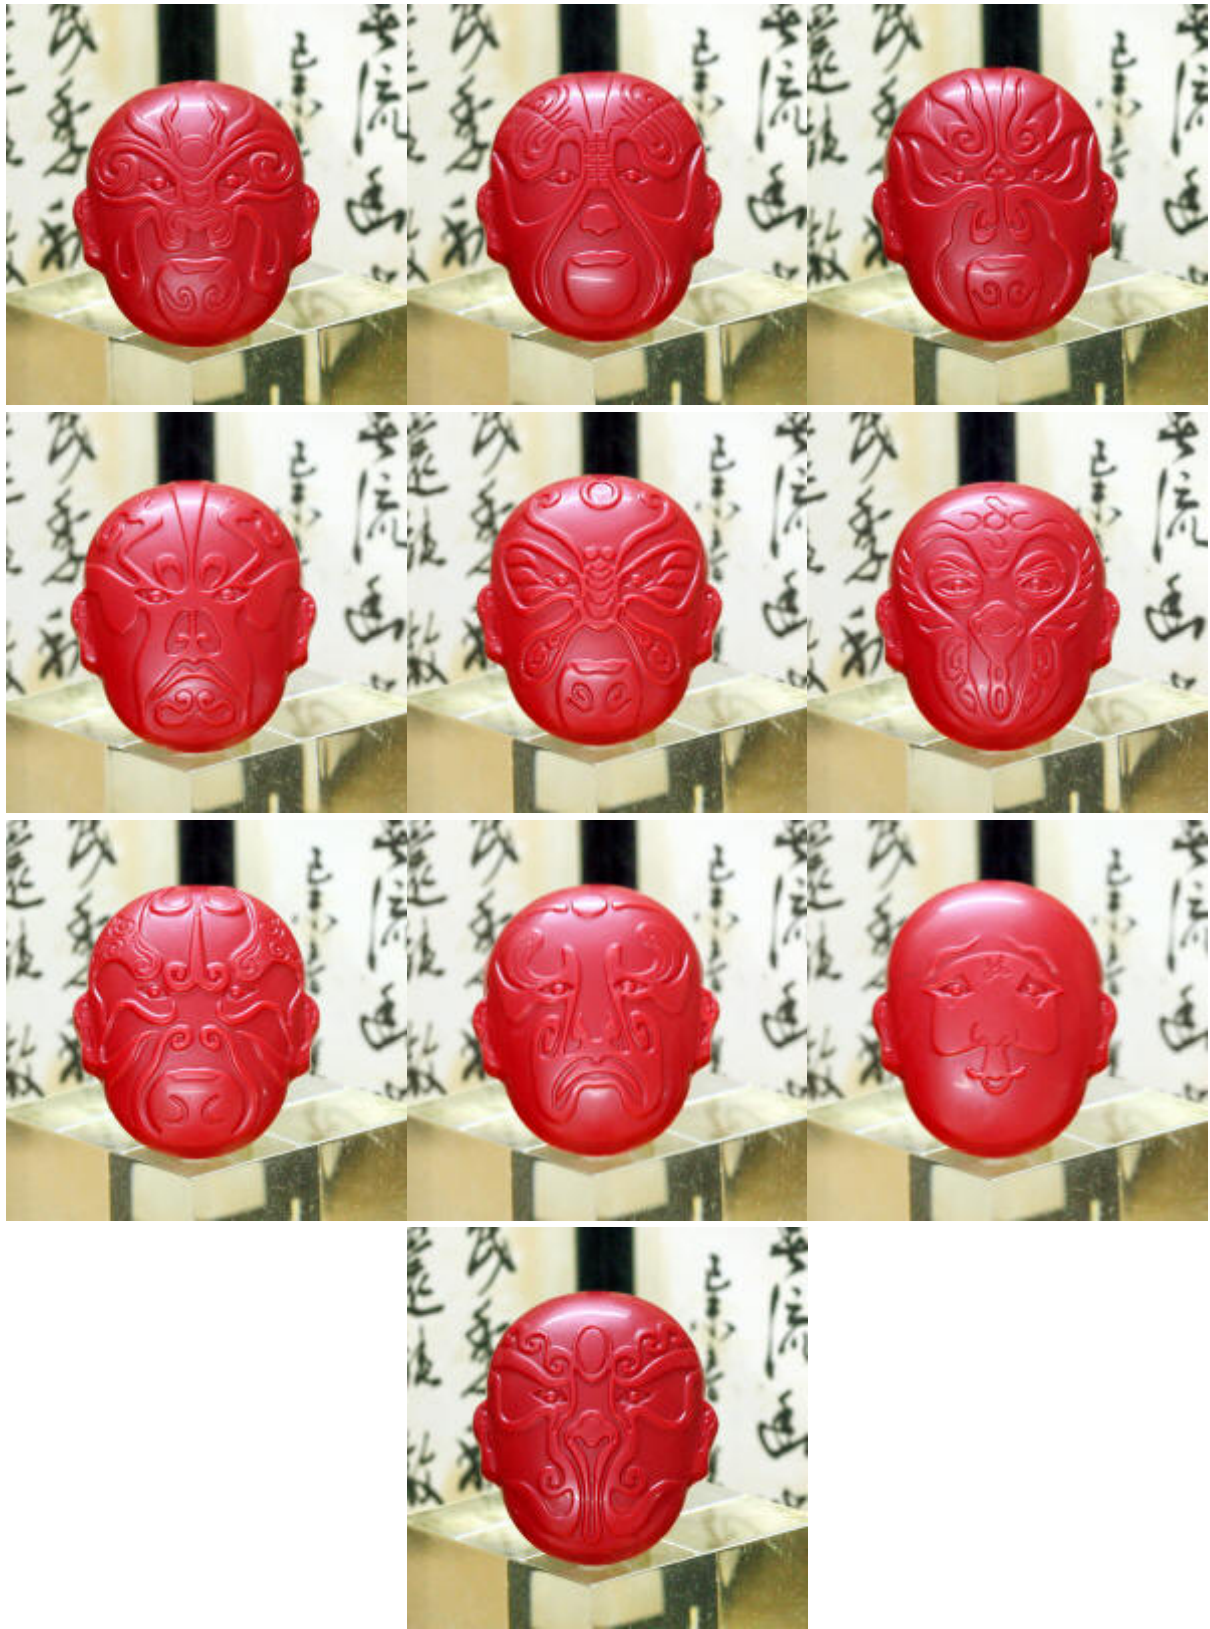

CNY 16r

Set of 10 Red Crispy Chinese Opera Mask

Roasted macadamia nut and crispy Feuillantine In a red chocolate covering
(non-alcoholic)

Size: 5 cm x 4 cm x 1.1 cm

Approximate Weight: 12 g per pc or 120 g per set

Approximately 83 pc per Kilo

Minimum Order 1 kg.