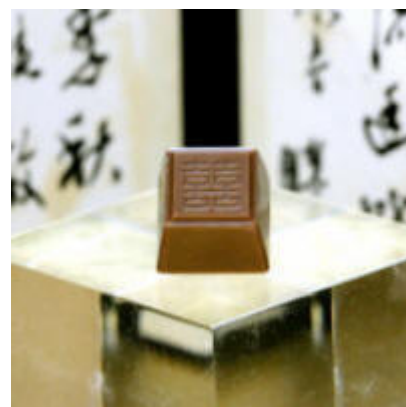

Happy Orange-Ginger Square

Semi bitter chocolate ganache flavored with orange enhanced with ginger in a milk chocolate covering

Size: 1.6 cm x 1.6 cm x 1.3 cm

Approximate Weight: 3 g

Approximately 333 pc per kg

Minimum Order 1 kg.

CNY 12m