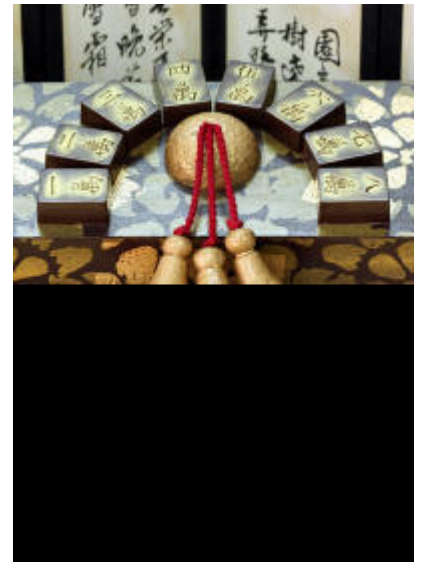

(non-alcoholic)

Size: 2.9 cm x 2.2 cm x 1.2 cm

Approximate Weight: 8 g per pc or 128 g per set

Approximately 125 pc per Kilo

Minimum Order 1 kg.

CNY 14g

Set of 14 Dark Chinese Chess Nougat Praline

Creamy nougat and hazelnut-almond praline
In a dark chocolate covering