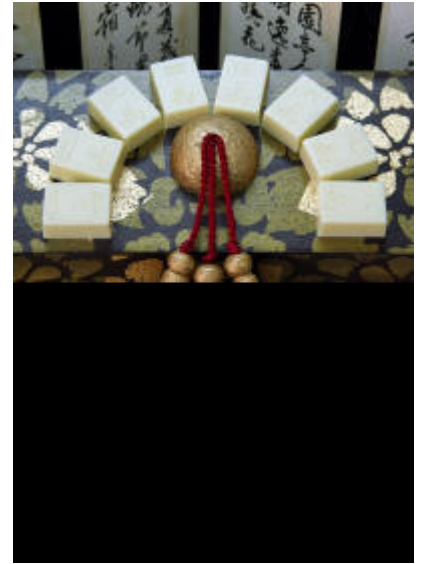

Set of 16

White Crunchy Chinese Trump Cards Praline

A hazelnut and almond praline with crispy flakes
in a white chocolate covering.

(non-alcoholic)

Size: 2.9 cm x 2.2 cm x 1.2 cm

Approximate Weight: 8 g per pc or 128 g per set

Approximately 125 pc per Kilo

Minimum Order 1 kg.

CNY 14w