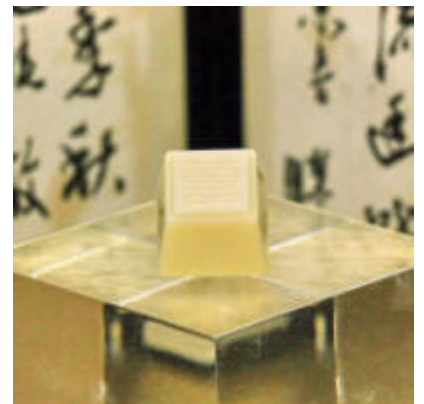

(non-alcoholic)

Size: 1.6 cm x 1.6 cm x 1.3 cm

Approximate Weight: 3 g

Approximately 333 pc per kg

Minimum Order 1 kg.

CNY 12w

Happy Orange-Ginger Square

Semi bitter chocolate ganache flavored with orange enhanced with ginger in a milk chocolate covering