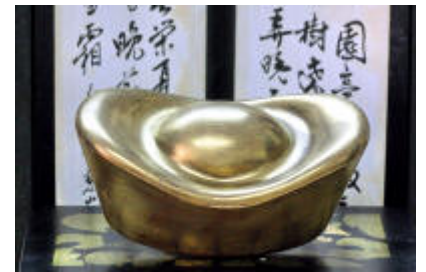

Gold and Dark Chinese Chocolate Jinbao

Size: 11.1 cm x 6.4 cm x 5.2 cm

Approximate Weight: 82 g

CNY 13g