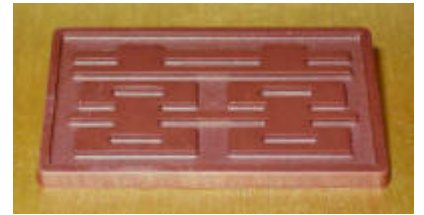

Approximately 125 Pc per Kg

CNY 5

Happiness Dark Chocolate Bar

Size: 7.6 cm x 4.3 cm x 0.5 cm

Approximate Weight: 15 g

Approximately 66 Pc per Kg

CNY 6d

Happiness Milk Chocolate Bar